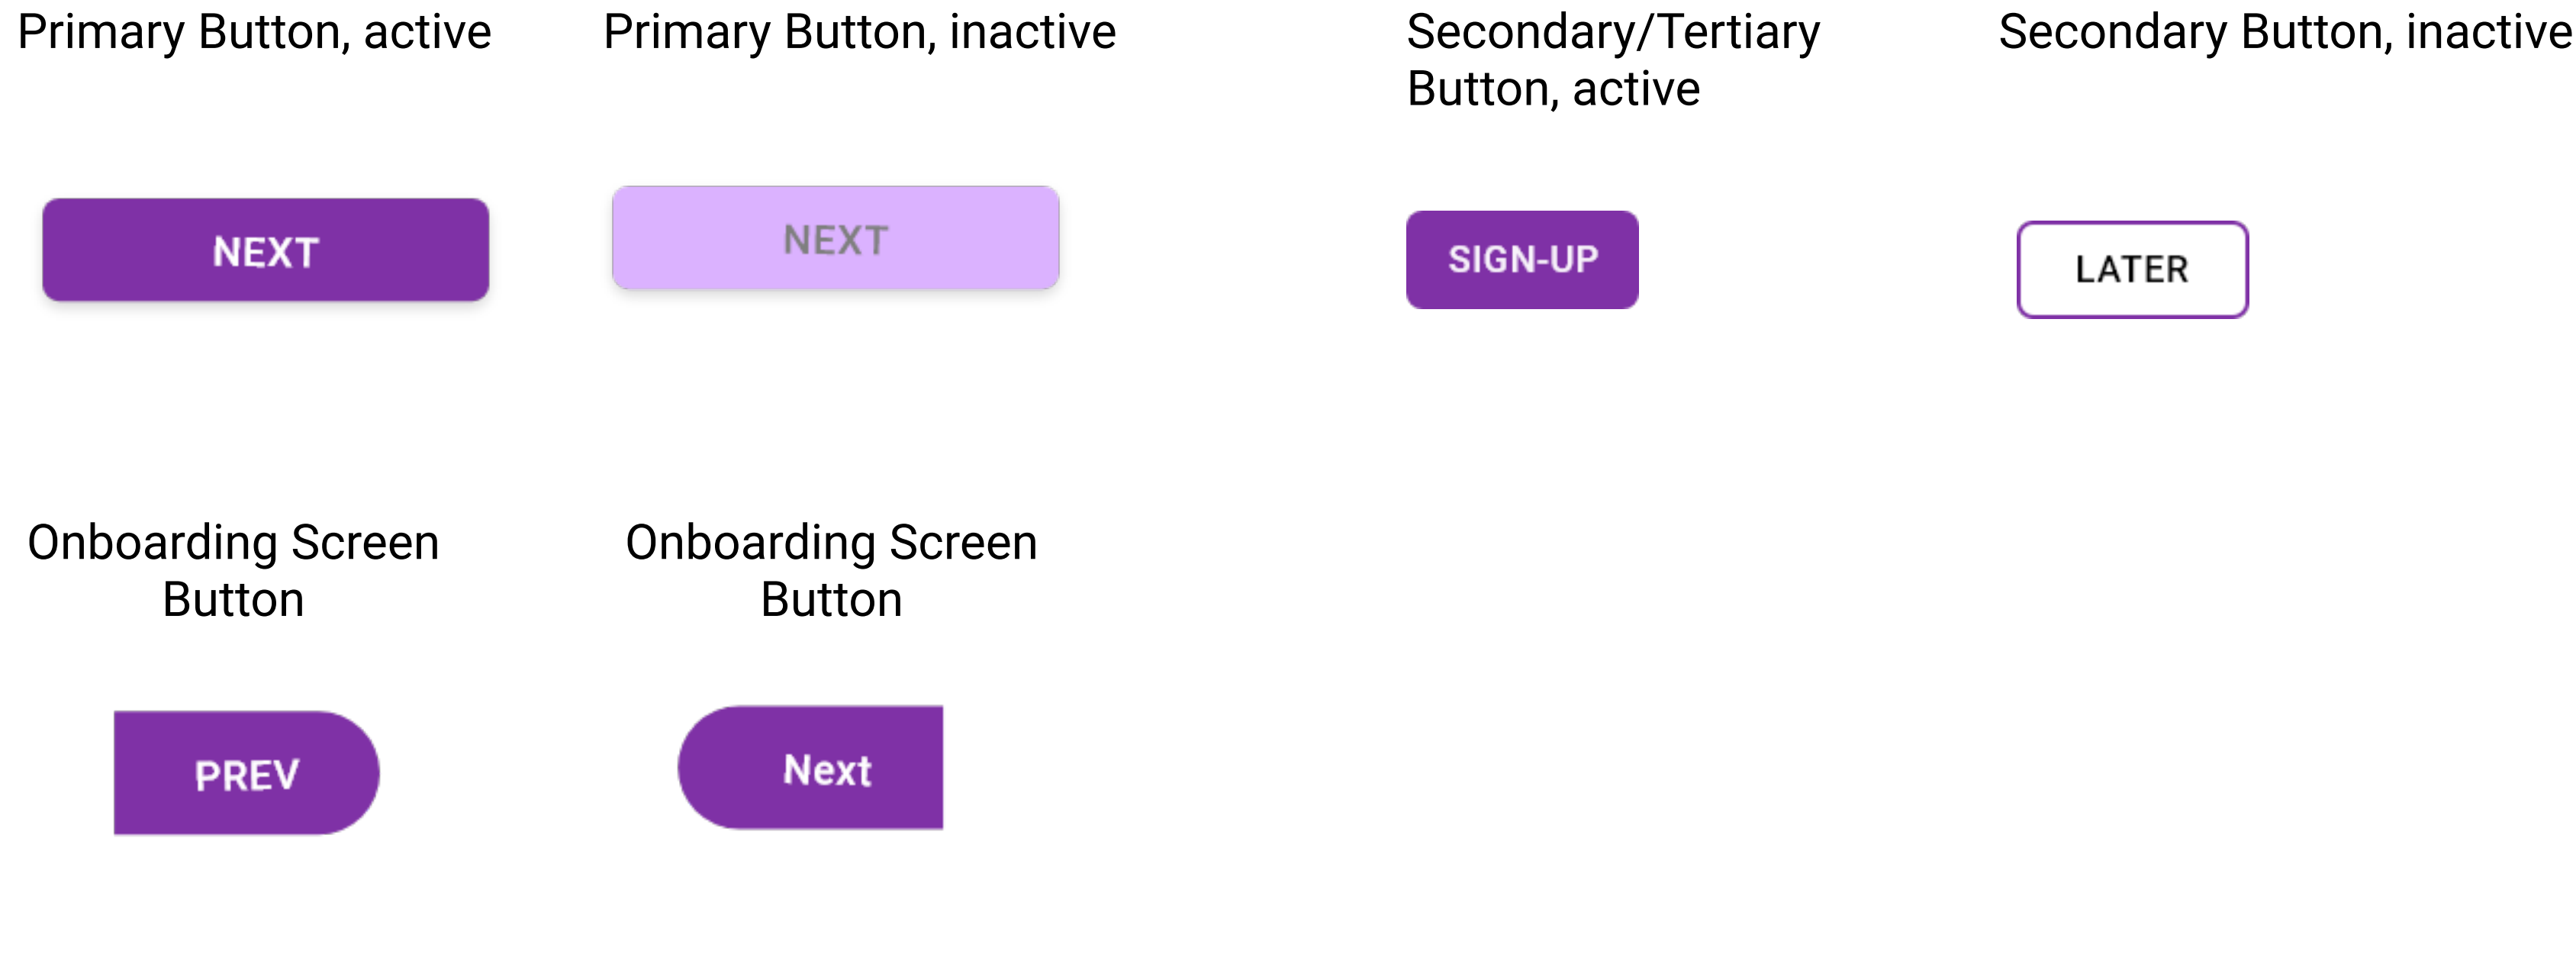

COLORS

MAIN COLORS

TEXT COLORS

BUTTON COLORS

TYPOGRAPHY

Aa Roboto

The quick brown fox jumps over the lazy dog. Jived fox nymph grabs quick waltz. Glib jocks quiz nymph to vex dwarf. Sphinx of black quartz, judge my vow. How vexingly quick daft zebras jump! The five boxing wizards jump quickly. Jackdaws love my big sphinx of quartz. Pack my box with five dozen liquor jugs.

| | | |
|----------|-------------------------------------|---|
| Title 1 | Font: Roboto, Bold, Size: 22 | Onboarding Screens Headings |
| Title 2 | Font: Roboto Midium, Size: 30 | Onboarding screens sub- Headings |
| Title 3 | Font: Roboto Bold, Size: 24, 22, 18 | Home screen and rest of the screens main headings |
| Title 4 | Font: Roboto, Midium, Size: 14 | Sign-up and Log-in Screen Headings/labels |
| Body | Font:Roboto, Midium, Size: 16 | Body Text |
| Button 1 | Font: Roboto, Midium, Size: 20 | Button Text |
| Button 2 | Font: Roboto, Midium, Size: 18 | Button Text |
| Link | Font: Roboto, Midium, Size: 16 | Main Navigation Links |

UI ELEMENTS & STYLES

BUTTONS

OTHER ELEMENTS

Hamburger-Menu

Tiles & Cards

IMAGERY/ILLUSTRATION

ICONS